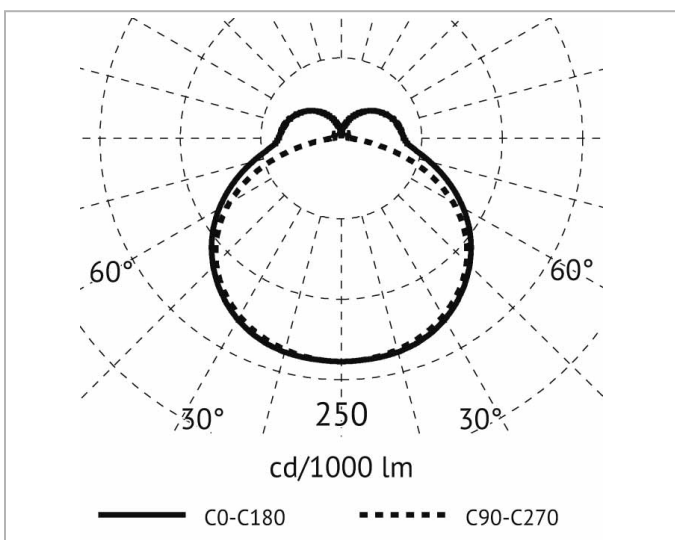

## Photometric data

<b>Beam angle:</b>	Extreme wide beam >80°
<b>Colour consistency (McAdam ellipse):</b>	SDCM3
<b>Colour of light:</b>	White
<b>Colour rendering index CRI:</b>	80-89
<b>Colour temperature:</b>	3000K
<b>Light outlet:</b>	Direct
<b>Light sharing:</b>	Symmetric
<b>Luminaire efficacy:</b>	112lm/W
<b>Max. system power:</b>	43W
<b>Rated luminous flux according to IEC 62722-2-1:</b>	4800lm
<b>Suitable for number of lamps:</b>	1
<b>Unified Glare Ratio (UGR):</b>	21.8

## Address/Contact

**Electrical data**

**Exchangeable control gear:**

Yes

**Impact strength:**

IK02

**No dim function:**

Yes

**Nominal voltage:**

220V - 240V

**Voltage type:**

AC

**Product dimensions**

**Height/depth:**

95mm

**Length:**

1260mm

**Width:**

105mm

**Adress/Contact**