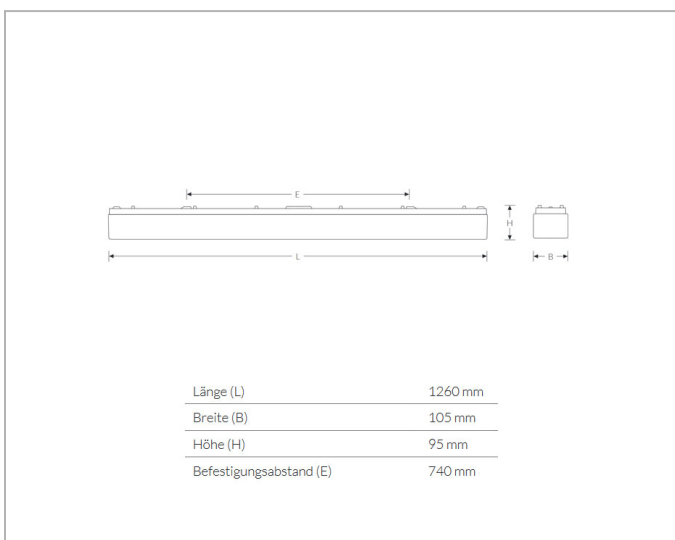

## General data

<b>Colour housing:</b>	White
<b>Degree of protection (IP):</b>	IP54
<b>Material housing:</b>	Plastic
<b>Protection class:</b>	I
<b>Suitable for ceiling mounting:</b>	Yes
<b>Suitable for surface mounting:</b>	Yes
<b>Suitable for wall mounting:</b>	Yes

## Photometric data

<b>Beam angle:</b>	Extreme wide beam >80°
<b>Colour consistency (McAdam ellipse):</b>	SDCM3
<b>Colour of light:</b>	White
<b>Colour rendering index CRI:</b>	80-89
<b>Colour temperature:</b>	3000K
<b>Light outlet:</b>	Direct
<b>Light sharing:</b>	Symmetric
<b>Luminaire efficacy:</b>	112lm/W
<b>Max. system power:</b>	43W
<b>Rated luminous flux according to IEC 62722-2-1:</b>	4800lm
<b>Suitable for number of lamps:</b>	1
<b>Unified Glare Ratio (UGR):</b>	21.8

**Nominal voltage:**

220V - 240V

**Voltage type:**

AC

**Product dimensions**

**Height/depth:**

95mm

**Length:**

1260mm

**Width:**

105mm

**Adress/Contact**