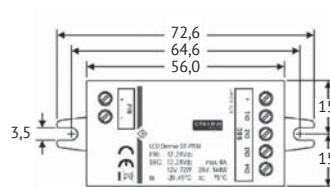

Bis zu 4 Farbkanäle

Tunable White
CAS-LCCT
RGB
CAS-LRGB
RGB-W
CAS-LRGBW

- Versorgungseingang: 12..24 Vdc
- Signaleingang: Bluetooth 4.0 lite @ Smart-Geräte
- Funksignal: 2,4..2,483 GHz; 4 dBm
- Maximale Ausgangsleistung: 12V: 72W, 24V: 144W
- Smart Dimming
- Abmessungen: L73xB30xH18 mm

- Power supply input: 12..24 Vdc
- Signal input: Bluetooth 4.0 lite @ smart devices
- Radio signal: 2,4..2,483 GHz; 4 dBm
- Max. output power 12V: 72W, 24V: 144W
- Smart Dimming
- Dimension L73xB30xH18 mm