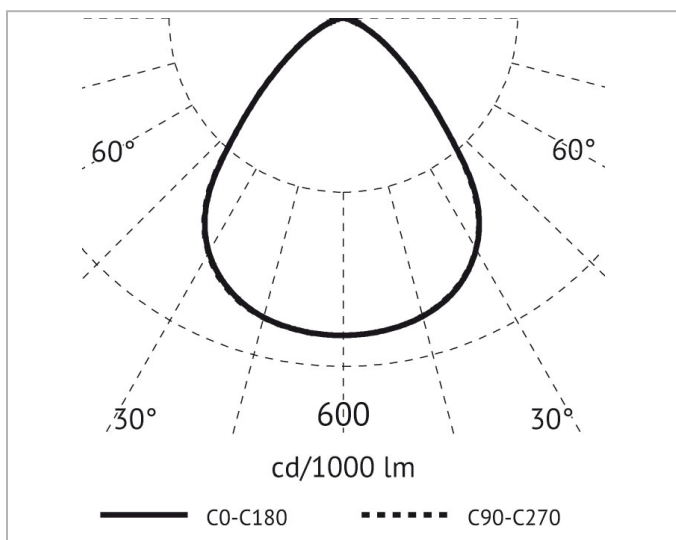

General data

Colour housing:	Black
Degree of protection (IP):	IP65
Protection class:	I

Photometric data

Colour of light:	White
Colour rendering index CRI:	80-89
Colour temperature:	4000K
Light outlet:	Direct
Light sharing:	Symmetric
Luminaire efficacy:	187lm/W
Max. system power:	198W
Rated luminous flux according to IEC 62722-2-1:	38116lm
Suitable for lamp power:	122W - 198W
Suitable for number of lamps:	1
Unified Glare Ratio (UGR):	32.85

Product dimensions

Diameter:	301mm
Height/depth:	172mm
Pendant length:	-mm

Adress/Contact