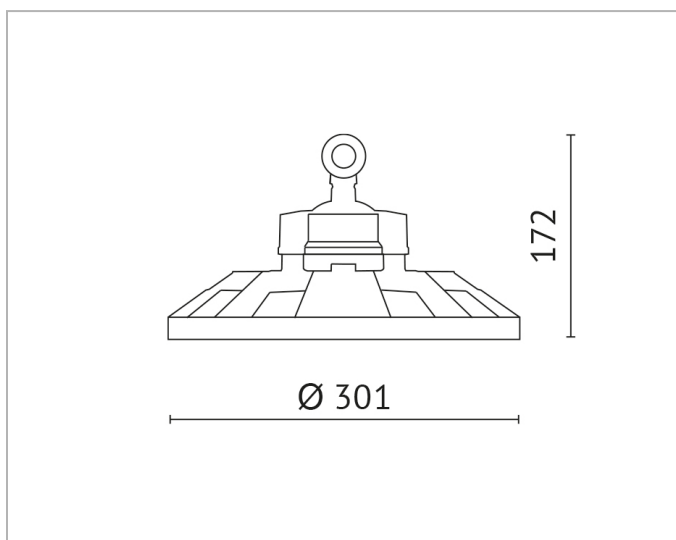

General data

Colour housing:	Black
Degree of protection (IP):	IP65
Protection class:	I

Photometric data

Colour of light:	White
Colour rendering index CRI:	80-89
Colour temperature:	4000K
Light outlet:	Direct
Light sharing:	Symmetric
Luminaire efficacy:	187lm/W
Max. system power:	198W
Rated luminous flux according to IEC 62722-2-1:	38116lm
Suitable for lamp power:	122W - 198W
Suitable for number of lamps:	1
Unified Glare Ratio (UGR):	32.85

Product dimensions

Diameter:	301mm
Height/depth:	172mm
Pendant length:	-mm

Adress/Contact