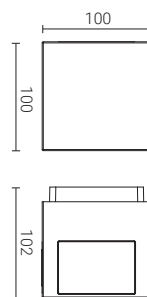

	△ 1x 30°	1-facher Lichtaustritt One-sided light emission		4 W
	4000 K	○ K3-1NW1E ● K3-1NW6E ● K3-1NW7E		36 lm
	3000 K	○ K3-1WW1E ● K3-1WW6E ● K3-1WW7E		36 lm
	△ 1x 70°			4 W
	4000 K	○ K3-1NW1B ● K3-1NW6B ● K3-1NW7B		200 lm
	3000 K	○ K3-1WW1B ● K3-1WW6B ● K3-1WW7B		200 lm
	△ 2x 30°	2-facher Lichtaustritt Two-sided light emission		7 W
	4000 K	○ K3-2NW1E ● K3-2NW6E ● K3-2NW7E		72 lm
	3000 K	○ K3-2WW1E ● K3-2WW6E ● K3-2WW7E		72 lm
	△ 2x 70°			7 W
	4000 K	○ K3-2NW1B ● K3-2NW6B ● K3-2NW7B		400 lm
	3000 K	○ K3-2WW1B ● K3-2WW6B ● K3-2WW7B		400 lm
	△ 30°/70°			7 W
	4000 K	○ K3-2NW1EB ● K3-2NW6EB ● K3-2NW7EB		236 lm
	3000 K	○ K3-2WW1EB ● K3-2WW6EB ● K3-2WW7EB		236 lm
	△ 4x 30°	4-facher Lichtaustritt Four-sided light emission		14 W
	4000 K	○ K3-4NW1E ● K3-4NW6E ● K3-4NW7E		144 lm
	3000 K	○ K3-4WW1E ● K3-4WW6E ● K3-4WW7E		144 lm
	△ 4x 70°			14 W
	4000 K	○ K3-4NW1B ● K3-4NW6B ● K3-4NW7B		800 lm
	3000 K	○ K3-4WW1B ● K3-4WW6B ● K3-4WW7B		800 lm